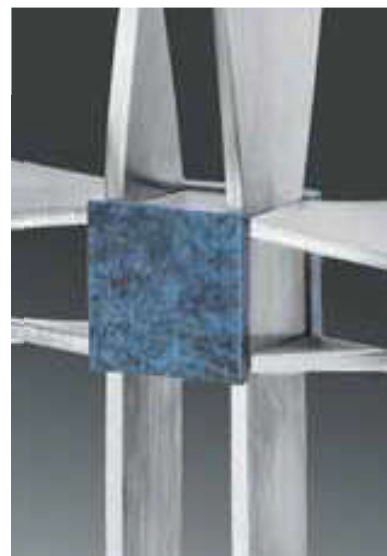

CROSSES | free-standing

S **φ**
No. 60125
»Cross«
stainless steel/bronze
87x49x5 cm
Fig.: stainless steel,
bronze, patina »Blue«
(available in all patinas)