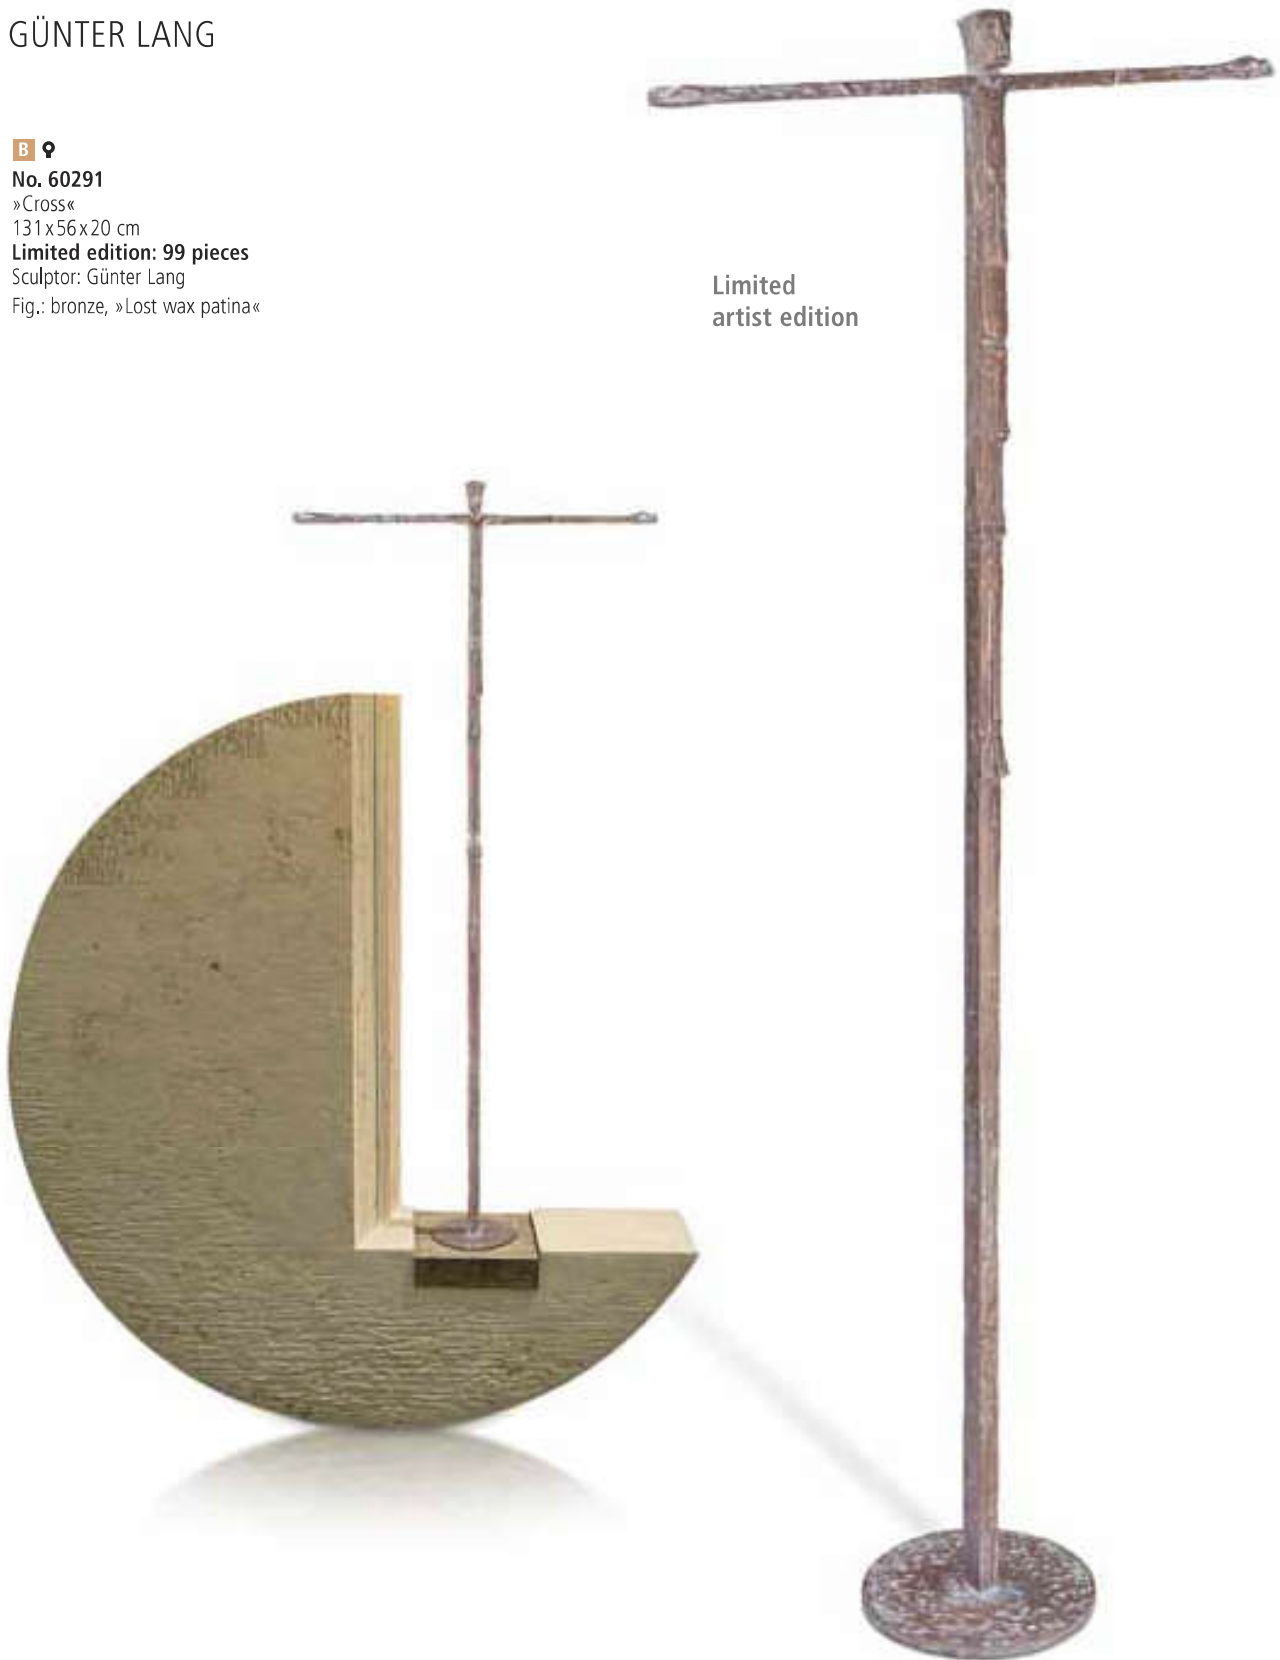

■ CROSSES

[shop.strassacker.com](http://shop.strassacker.com)

GÜNTER LANG

**B** ♀

**No. 60291**

»Cross«

131 x 56 x 20 cm

**Limited edition: 99 pieces**

Sculptor: Günter Lang

Fig.: bronze, »Lost wax patina«

Limited  
artist edition

**B ♀**  
**No. 60238**  
»Cross«  
Bronze/stainless steel  
91x40x7 cm  
Fig.: bronze, »Special patina«

A small vase (i.e. vase No. 92680) may be inserted into the lower part of the cross in order to leave floral greetings (not included in delivery)

B ♻

No. 60199

»Cross«

Bronze/aluminium

103x51x6 cm

Fig.: bronze, patina »Dark Brown«

Elegant cross consisting of a combination of fine bronze and aluminium for a creative monument design – free-standing or integrated in stone.