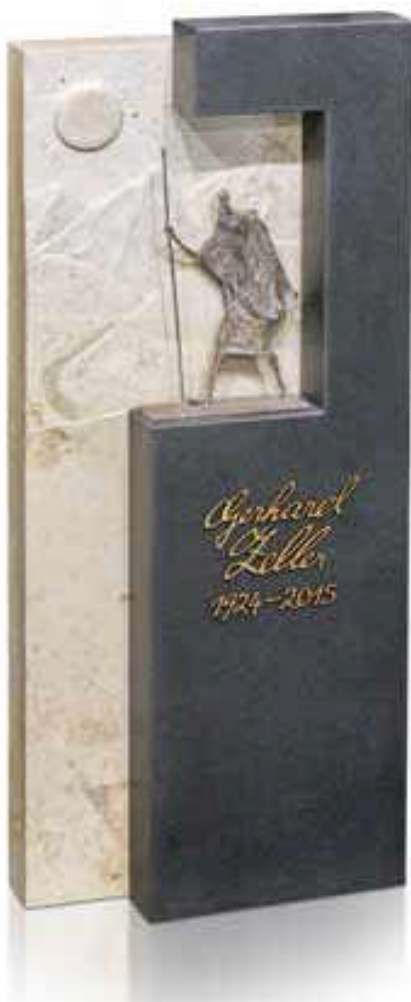

CREATIVE GRAVE MARKER DESIGN

Design: Ziegler, Gaimersheim

Design example

with **No. 85369** »Iris«, 32x5x5 cm, (see page 302)

Fig.: bronze, »Special patina«

Connected letters: »Linea«

Design: Haschka, Aalen

Design example

with **No. 84173** »Hiker«
29x18x5 cm / plinth: 18x5 cm
(see page 267)

Fig.: bronze, »Lost wax patina«

Connected letters: custom-made

Design example

with **No. 60238** »Cross«, 91x40x7 cm, (see page 346)