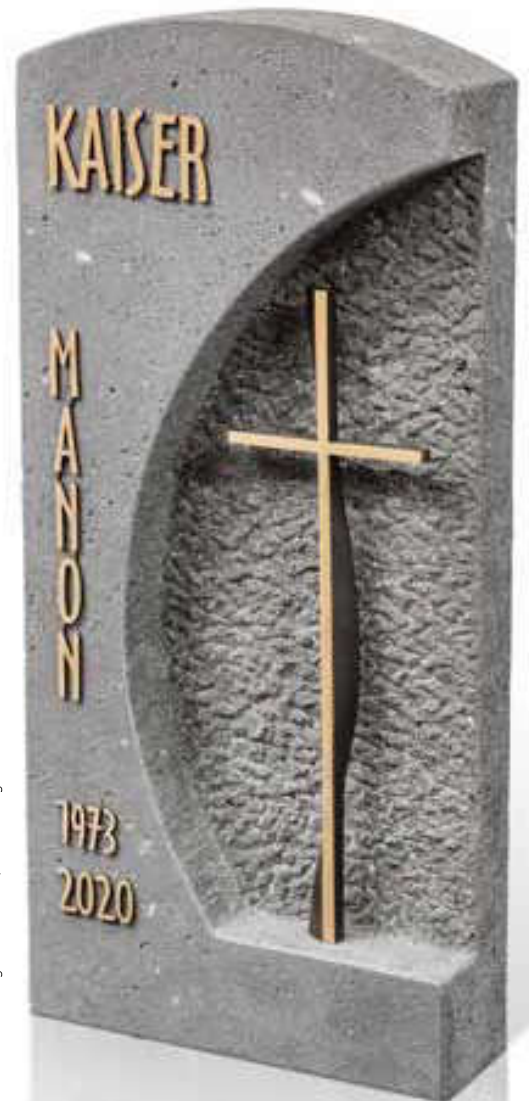

Design: Netze-Mühle, Brohl-Lützing

Design example

with No. 62612 »Cross«, 70x22x3 cm, (see page 358B)

Fig.: bronze, patina »Dark Brown«

Connected letters: »Dostal«