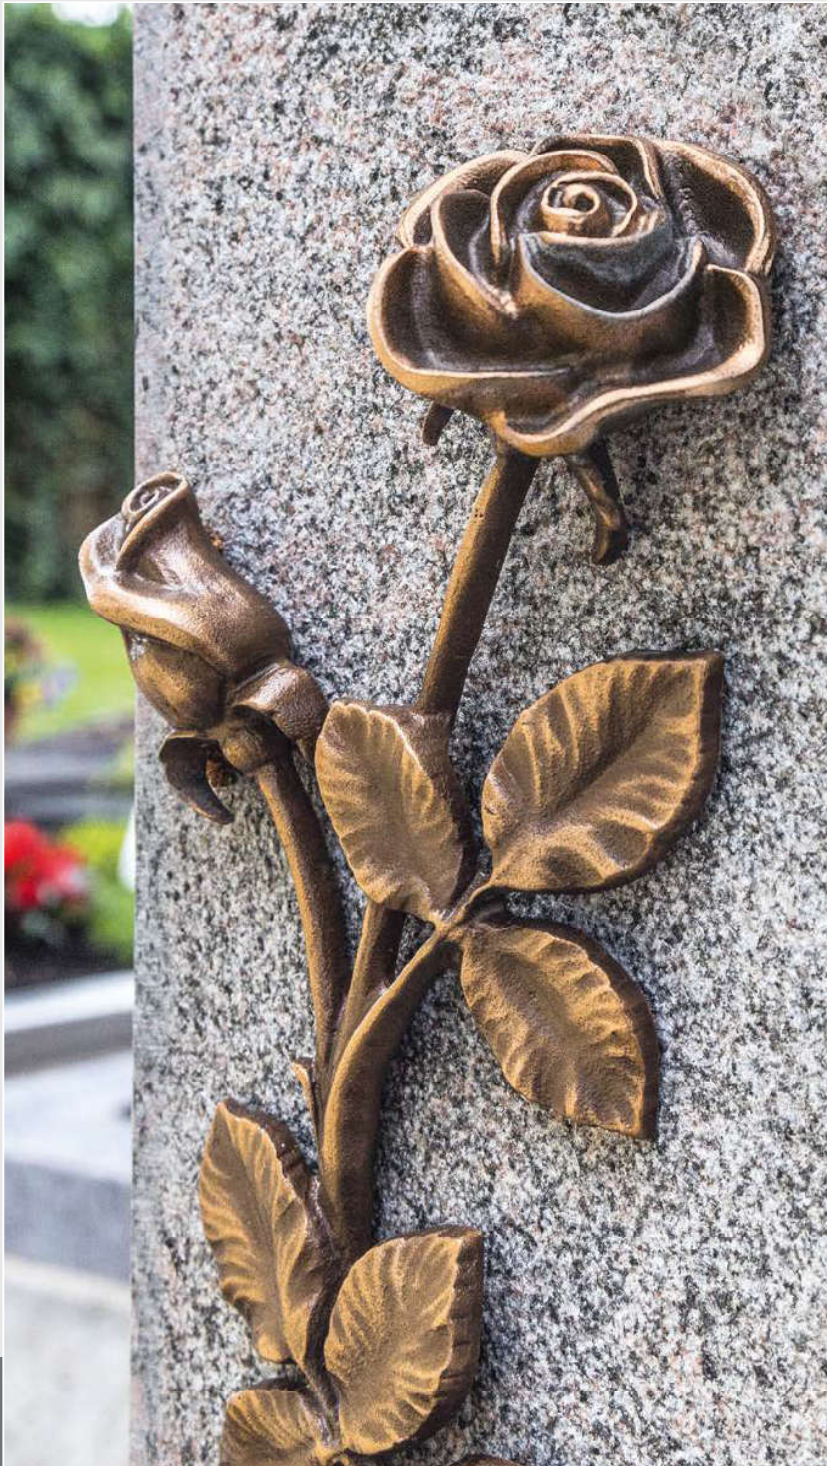

■ ANIMALS | PLANTS

shop.strassacker.com

STRASSACKER

Creative designs:
free-standing or
embedded in stone

B ♀

No. 60226

»Light flight«

103 x 26 x 13 cm, base plate: 13 x 6 cm