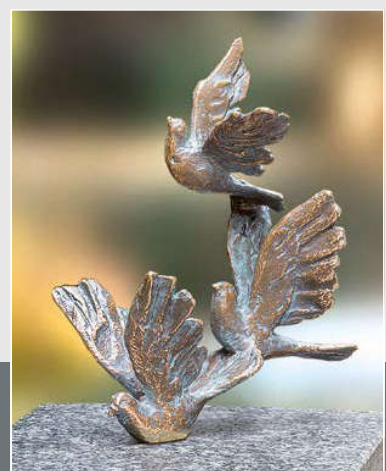

■ ANIMALS | PLANTS

shop.strassacker.com

STRASSACKER

Creative designs:
free-standing or
embedded in stone

B ♀

No. 60226

»Light flight«

103 x 26 x 13 cm, base plate: 13 x 6 cm