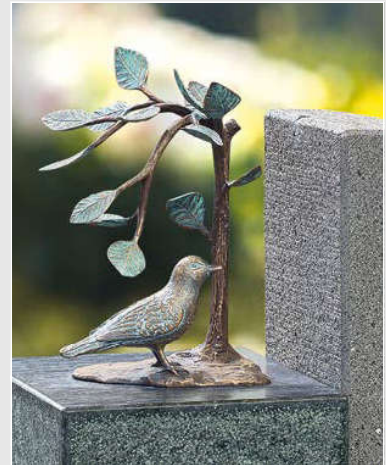

■ ANIMALS | PLANTS

shop.strassacker.com

STRASSACKER

Creative designs:
free-standing or
embedded in stone

B ♀

No. 60226

»Light flight«

103 x 26 x 13 cm, base plate: 13 x 6 cm